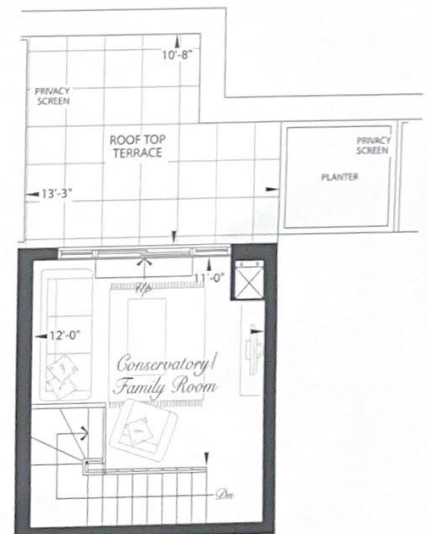

SUITE U2- *A* + RT 1300_{SQ.FT.}

FIRST FLOOR

SECOND FLOOR

THIRD FLOOR

SUITE FURNITURE INCLUDED

KITCHEN/DINING ROOM MASTER BEDROOM

- Kitchen /Dining Table
- 6 Kitchen/Dining Chairs
- Side Board Wine Rack
- 2 Counter Stools
- Queen Bed
- Queen Mattress & Box Spring
- 2 Night Tables
- Dresser
- Berger Chair

LIVING ROOM

- Full Sofa
- Love Seat
- Berger Chair
- Coffee Table
- 2 Lamp Tables
- Hand Woven Area Rug

GUEST BEDROOM

- Queen Bed
- Queen Mattress & Box Spring
- 2 Night Tables

LOFT

- Full Sofa
- Club Chair
- Coffee Table
- T.V./Computer Unit
- Hand Woven Area Rug

TERRACE

- 6 Chairs
- Table
- Umbrella

• Accessories As Per Schedule Attached

7TH FLOOR

SHANE BAGHAI
EMBODIED VALUE

Dimensions and specifications are approximate and are subject to change without notice. All furniture and furnishings are artist's concept only. E. & O. E.