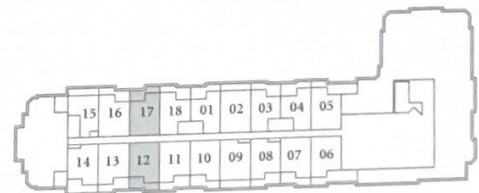

SUITE U2- *A* + RT 1300_{SQ.FT.}

FIRST FLOOR

SECOND FLOOR

THIRD FLOOR

SUITE FURNITURE INCLUDED

KITCHEN/DINING ROOM MASTER BEDROOM

- Kitchen /Dining Table
- 6 Kitchen/Dining Chairs
- Side Board Wine Rack
- 2 Counter Stools
- Queen Bed
- Queen Mattress & Box Spring
- 2 Night Tables
- Dresser
- Berger Chair

LIVING ROOM

- Full Sofa
- Love Seat
- Berger Chair
- Coffee Table
- 2 Lamp Tables
- Hand Woven Area Rug

GUEST BEDROOM

- Queen Bed
- Queen Mattress & Box Spring
- 2 Night Tables

LOFT

- Full Sofa
- Club Chair
- Coffee Table
- T.V./Computer Unit
- Hand Woven Area Rug

TERRACE

- 6 Chairs
- Table
- Umbrella

• Accessories As Per Schedule Attached

7TH FLOOR

SHANE BAGHAI
EMBODIED VALUE

Dimensions and specifications are approximate and are subject to change without notice. All furniture and furnishings are artist's concept only. E. & O. E.