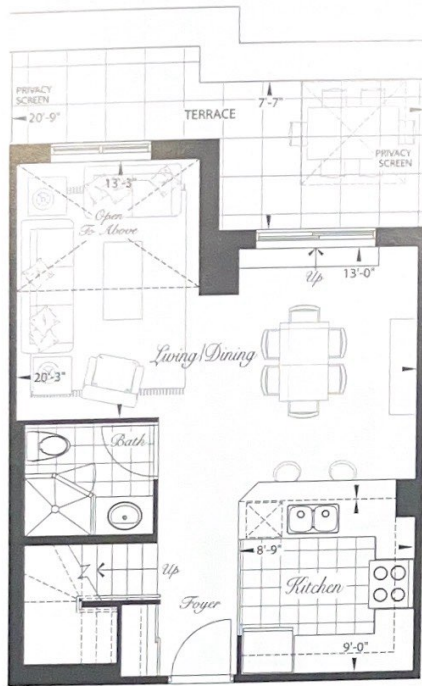

SUITE U2- *A* + RT 1300_{SQ.FT.}

FIRST FLOOR

SECOND FLOOR

THIRD FLOOR

SUITE FURNITURE INCLUDED

KITCHEN/DINING ROOM MASTER BEDROOM

- Kitchen /Dining Table
- 6 Kitchen/Dining Chairs
- Side Board Wine Rack
- 2 Counter Stools
- Queen Bed
- Queen Mattress & Box Spring
- 2 Night Tables
- Dresser
- Berger Chair

LIVING ROOM

- Full Sofa
- Love Seat
- Berger Chair
- Coffee Table
- 2 Lamp Tables
- Hand Woven Area Rug

GUEST BEDROOM

- Queen Bed
- Queen Mattress & Box Spring
- 2 Night Tables

LOFT

- Full Sofa
- Club Chair
- Coffee Table
- T.V./Computer Unit
- Hand Woven Area Rug

TERRACE

- 6 Chairs
- Table
- Umbrella

• Accessories As Per Schedule Attached

7TH FLOOR

SHANE BAGHAI
EMBODIED VALUE

Dimensions and specifications are approximate and are subject to change without notice. All furniture and furnishings are artist's concept only. E. & O. E.